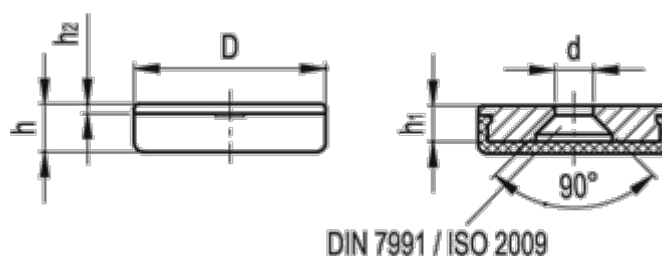

Data Sheet

Article number: 20593016

Description: E+G Disc with cover cap
GN 338-16-KS

Measures

d	= 3.2
D	= 16
h	= 5.0
h1	= 3.7
h2	= 1
Weight (g)	= 5